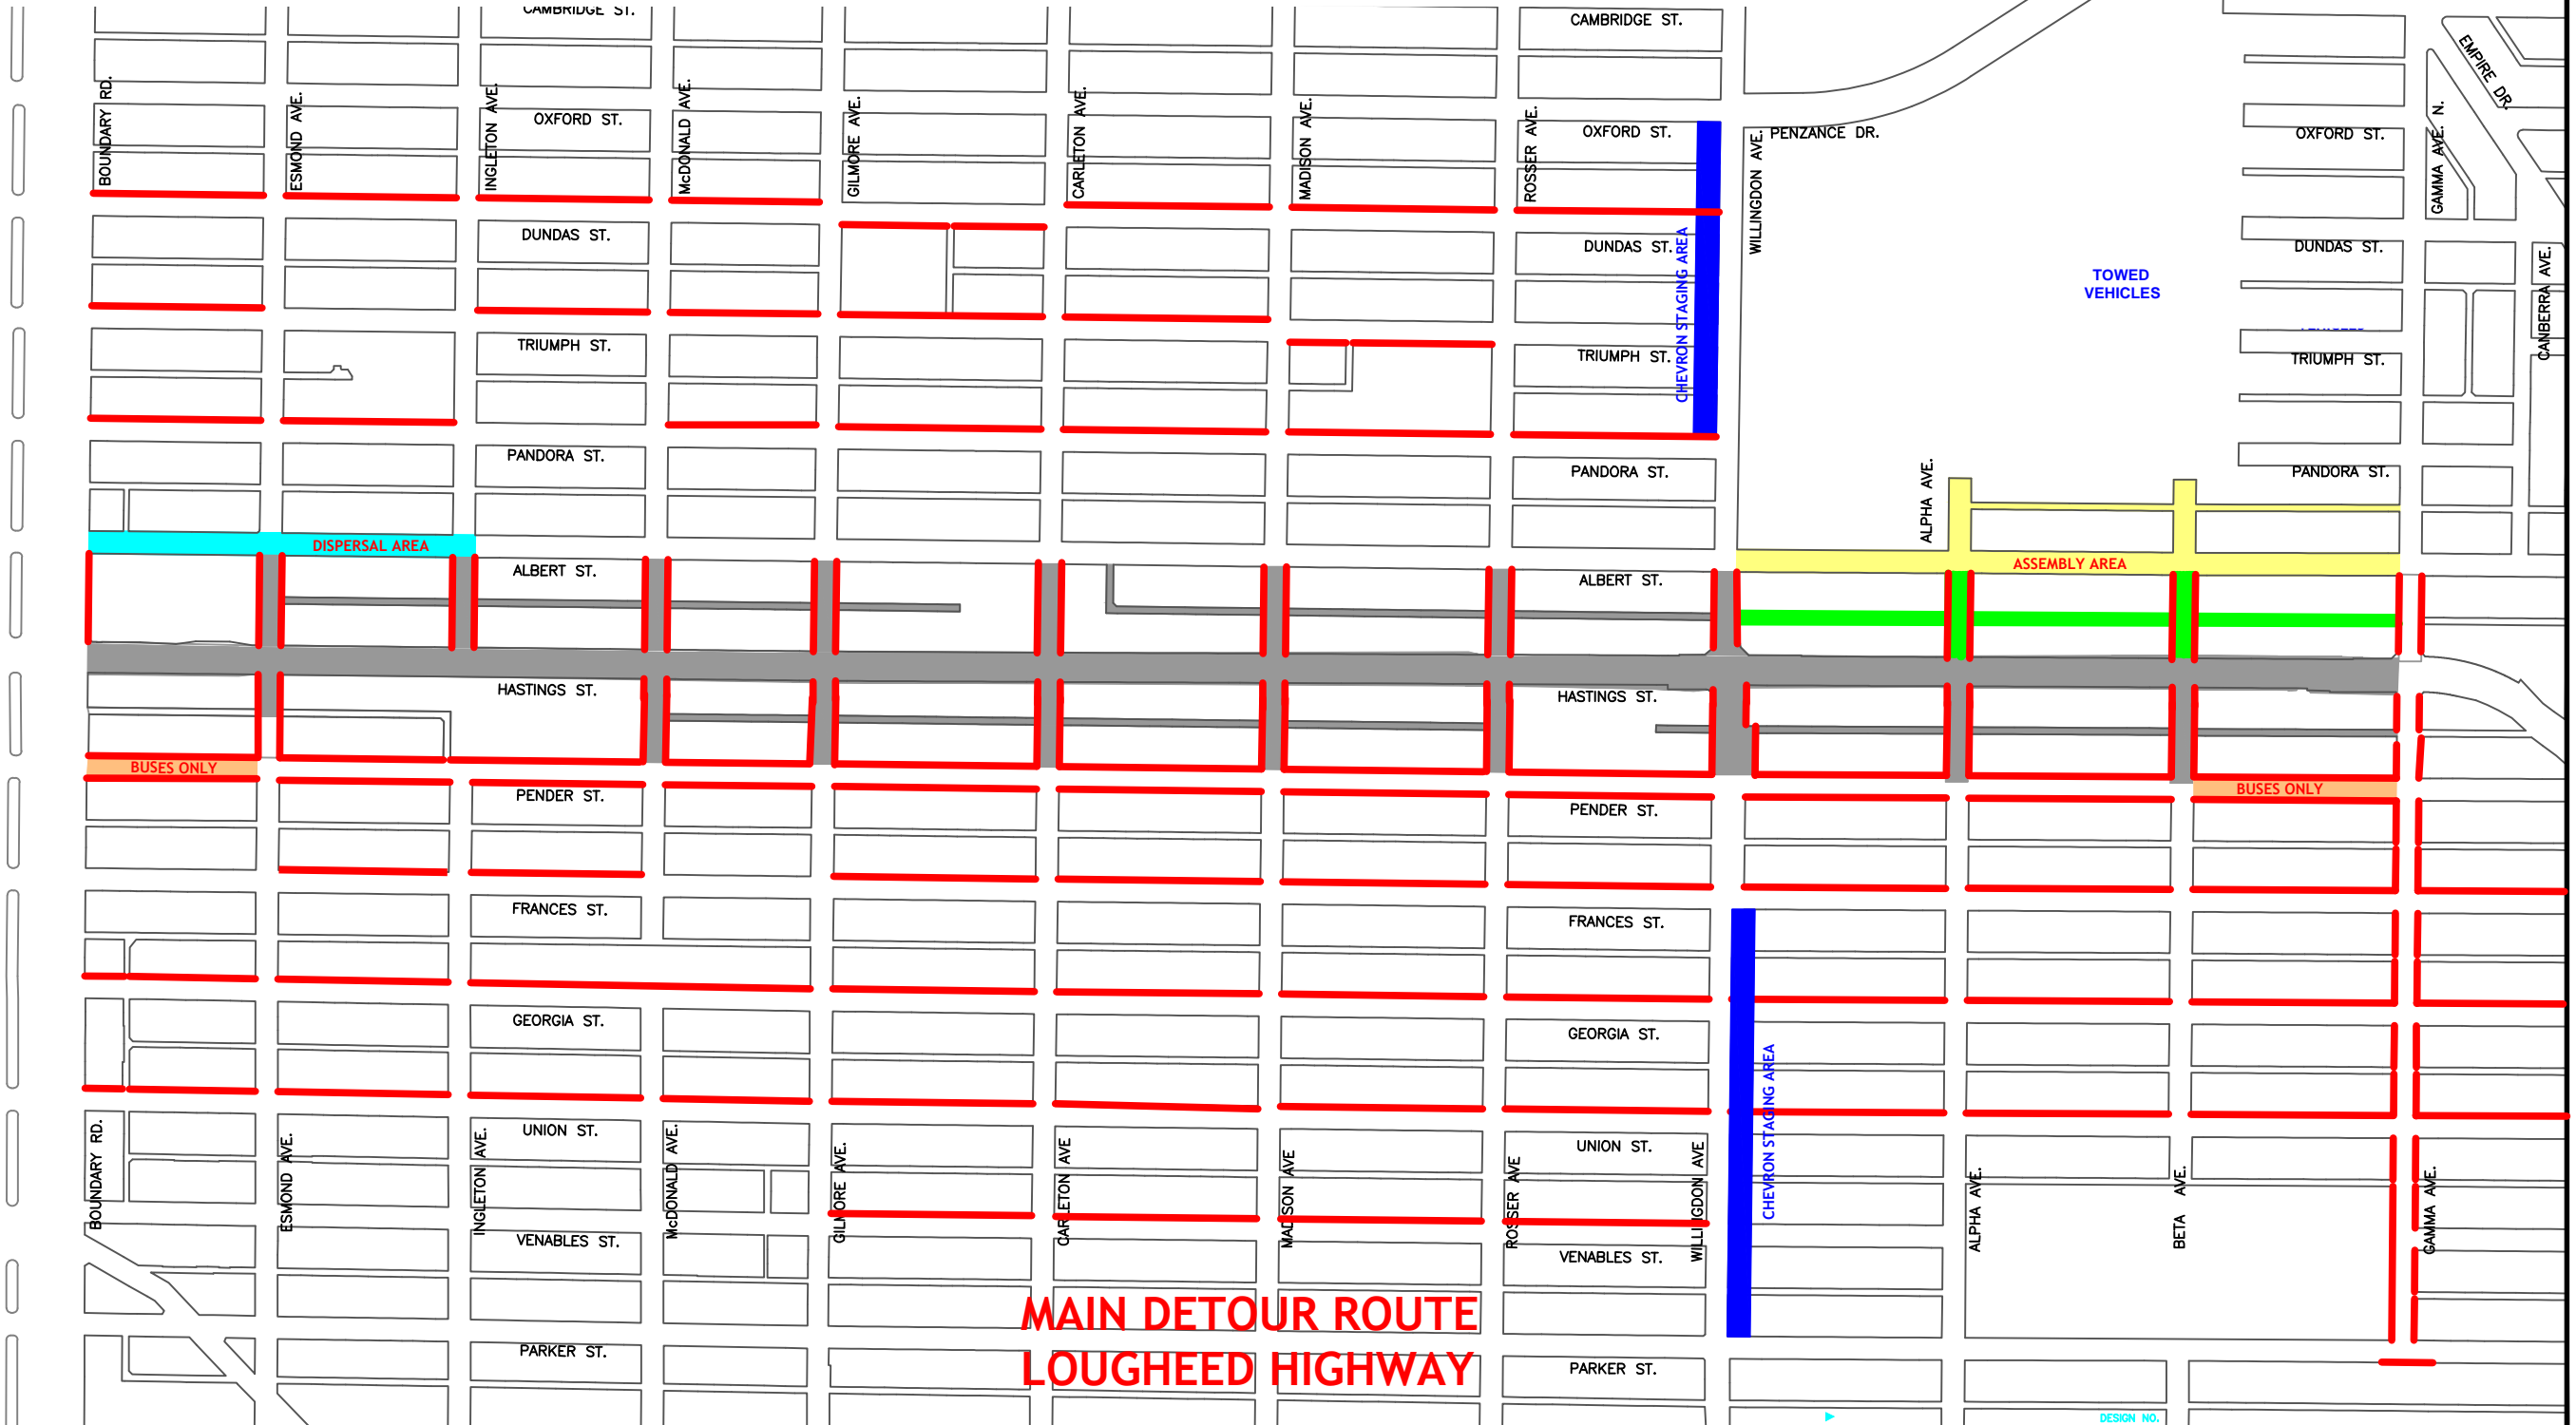

HATS OFF DAY PARADE - SATURDAY JUNE 2, 2018

- CLOSED BETWEEN 8:00am – 12:00pm
- CLOSED BETWEEN 8:30am – 5:00pm
- STAGING AREA
- CLOSED BETWEEN 8:00am – 5:00pm
- BUSES ONLY
- DISPERSAL AREA
- PARKING RESTRICTED BETWEEN 7:00am – 5:00pm

REV NO	REVISIONS	DATE	DRAWN	APPR'D

DETOUR & STREET CLOSURE
with BARRICADES

SCALE	N.T.S.	DATE	2013-FEB-17	DWG. NO.
DRAWN BY	HLOUIE	DESIGN BY	S.COLTMAN	OF
CHECKED		APPROVED BY		REV.