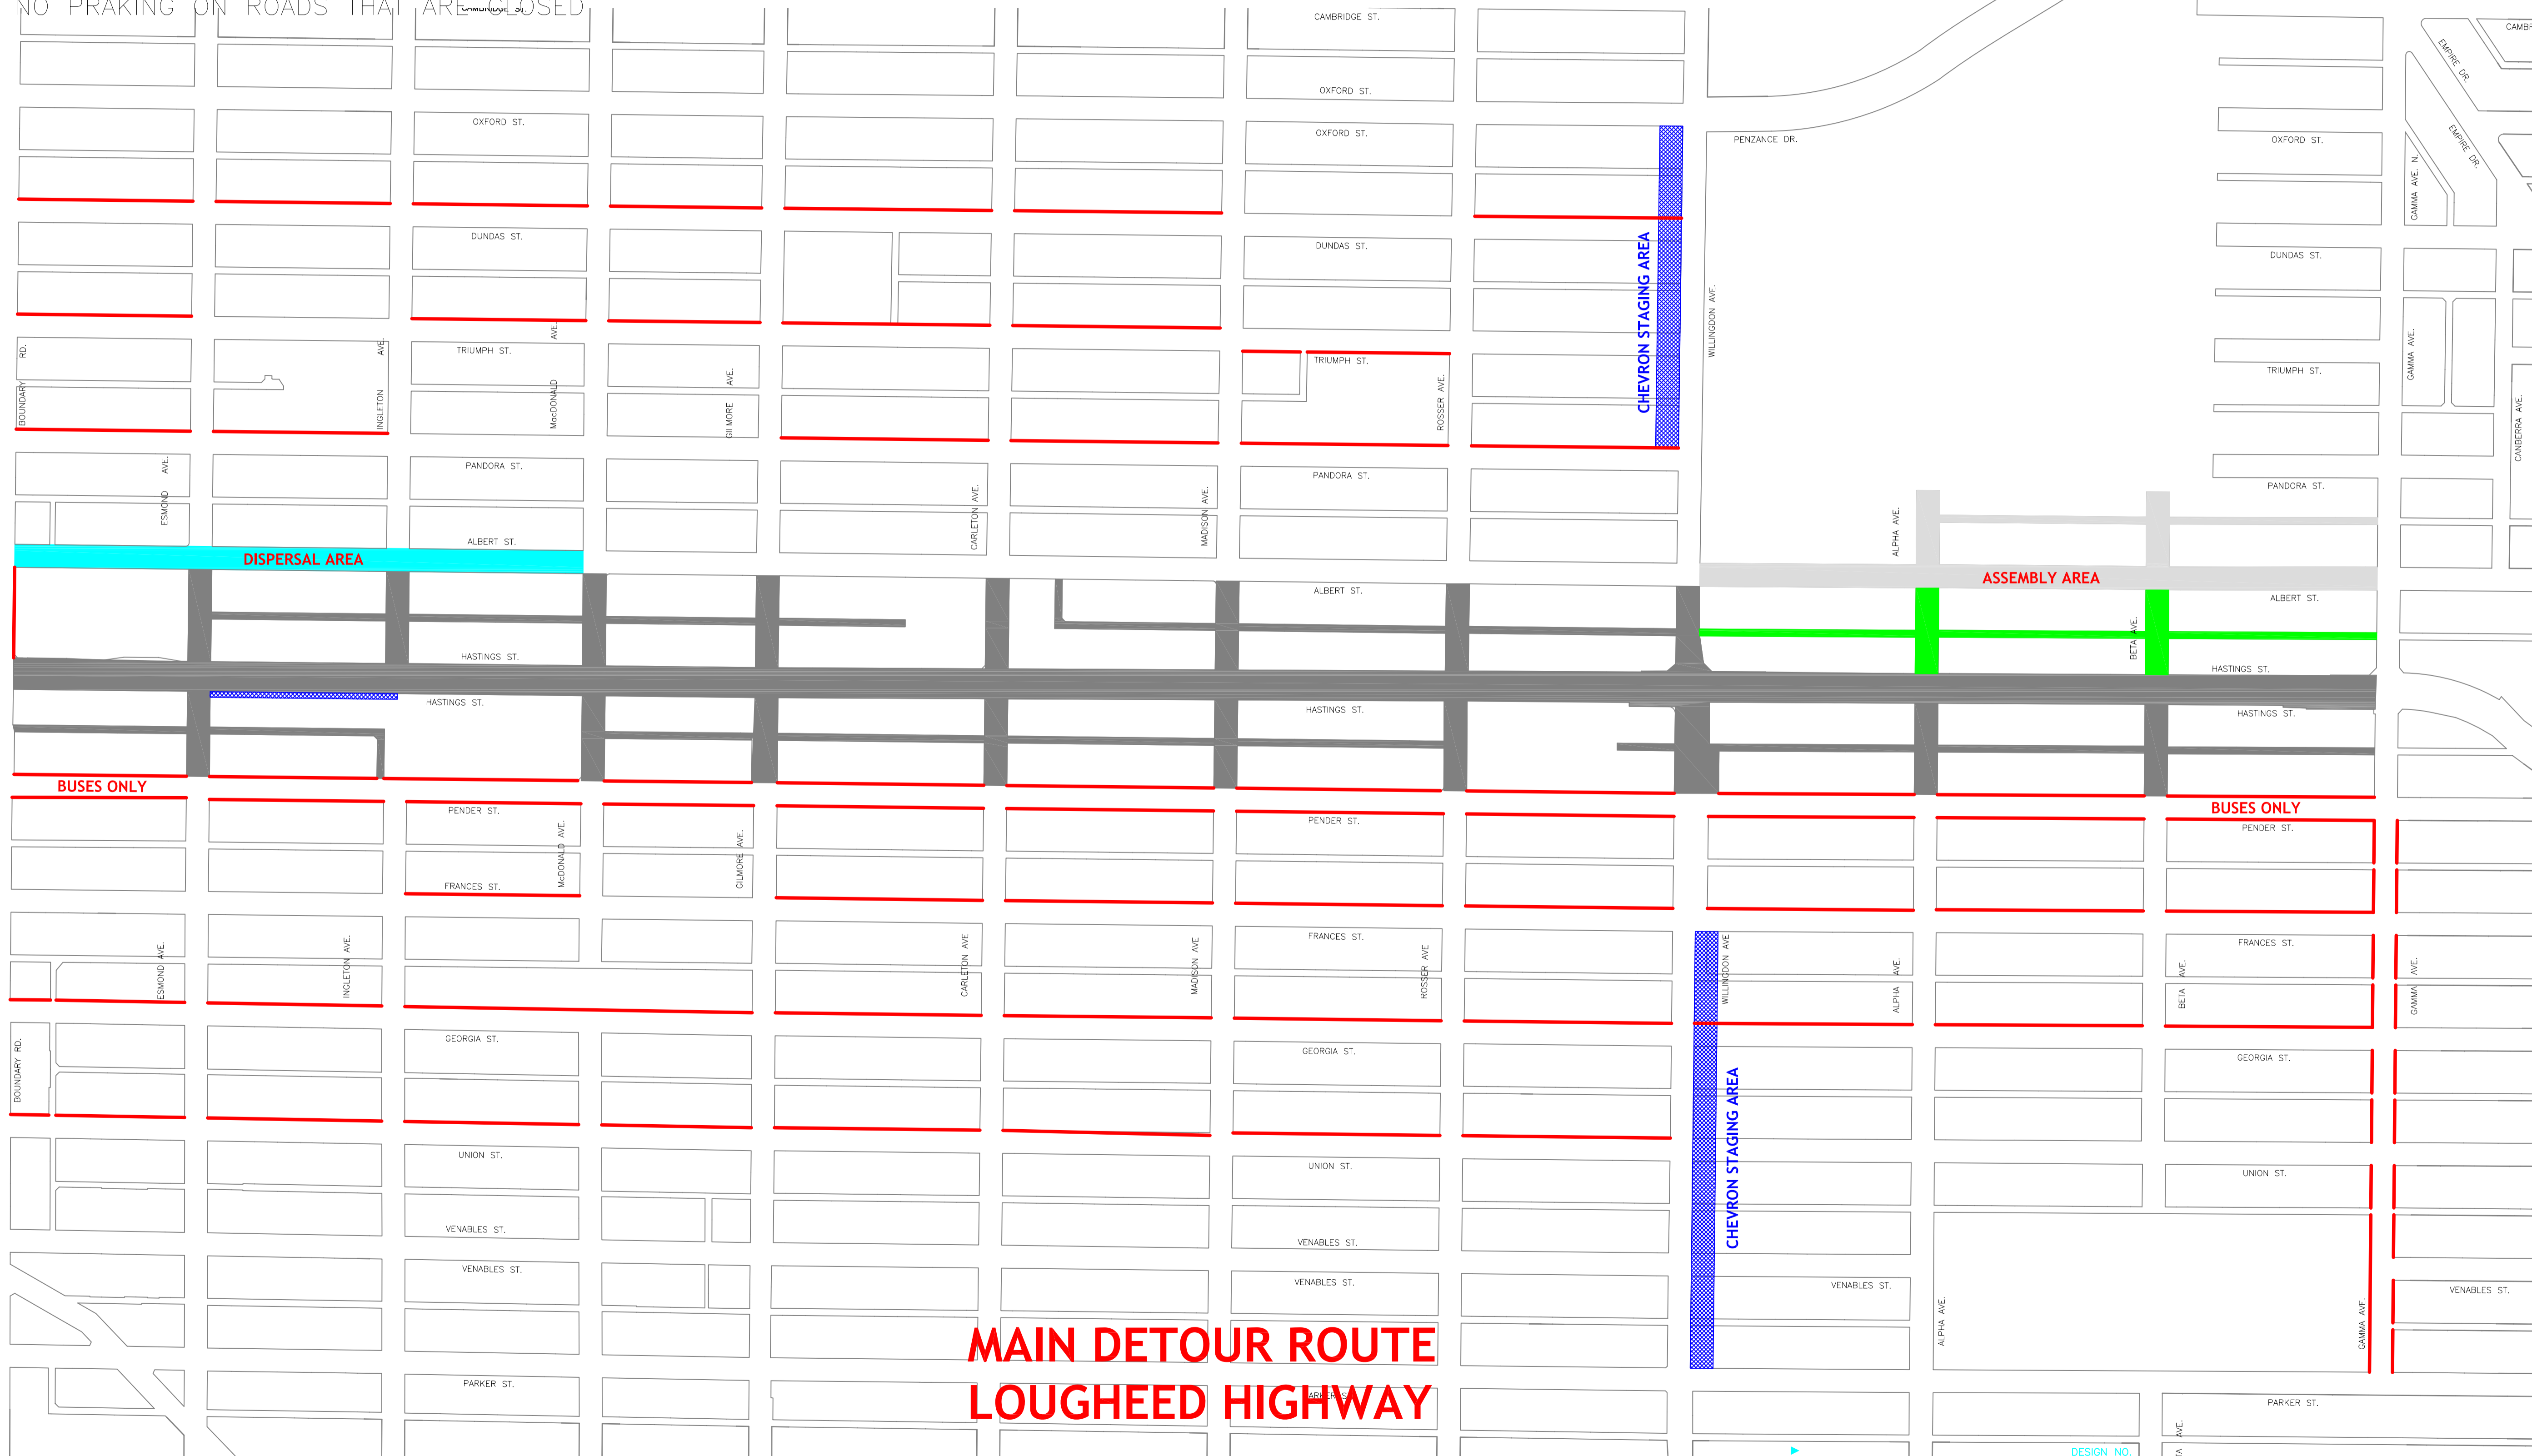

HATS OFF DAY PARADE - SATURDAY JUNE 6, 2009

- CLOSED BETWEEN 8:00am - 12:00pm
- CLOSED BETWEEN 8:30am - 3:00pm
- CLOSED BETWEEN 8:00am - 3:00pm
- CLOSED BETWEEN 10:00am - 12:30pm
- PARKING RESTRICTED BETWEEN 8:00am - 4:00pm
- STAGING AREA

NO PARKING ON ROADS THAT ARE CLOSED

**MAIN DETOUR ROUTE
LOUGHEED HIGHWAY**

REV NO	REVISIONS	DATE	DRAWN	APPR'D

DETOUR & STREET CLOSURE

SCALE	N.T.S.	DATE	2009-04-29	DWG. NO.
DRAWN BY	HLOUIE	DESIGN BY	S.COLTMAN	OF
CHECKED		APPROVED BY		REV.